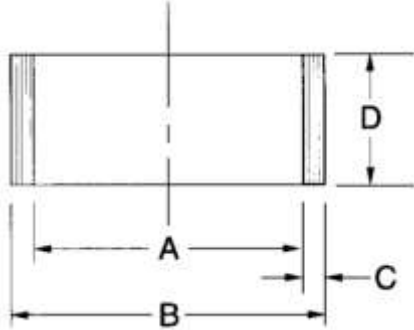

Nylon Wearbands

Wear rings are used to prevent metal to metal contact of moving parts in hydraulic and pneumatic cylinders. They also center the piston and rod for optimum seal life. The glass-filled nylon material offers compressive strengths similar to most metals used for this purpose and will ingest contaminants such as metal chips, thus avoiding scoring and seal damage.

Nylon wear bands are easily cut down from larger sizes to fit any size piston or rod. Consult sales for sizes not shown.

Part Number	Outside Diameter B	Width D	Max. Wall C
WB0100-0125-045-N1-B	1	1/8	0.045
WB0100-0187-093-N1-B	1	3/16	0.093
WB0125-0187-093-N1-B	1 1/4	3/16	0.093
WB0125-0250-076-N1-B	1 1/4	1/4	0.076
WB0125-0375-093-N1-B	1.259	3/8	0.093
WB0125-0437-125-N1-B	1 1/4	7/16	0.125
WB0125-1000-125-N1-B	1 1/4	1	0.125
WB0125-1500-062-N1-B	1 1/4	1 1/2	0.062
WB0150-0250-125-N1-B	1 1/2	1/4	0.125
WB0150-0375-125-N1-B	1 1/2	3/8	0.125
WB0153-0250-062-N1-B	1.530	1/4	0.062
WB0153-0250-125-N1-B	1.530	1/4	0.125
WB0167-0500-085-N1-B	1.670	1/2	0.085
WB0168-0187-098-N1-B	1 11/16	3/16	0.098
WB0175-0190-125-N1-B	1 3/4	0.190	0.125
WB0175-0354-128-N1-B	1 3/4	0.354	0.128
WB0175-0375-125-N1-B	1 3/4	3/8	0.125
WB0175-0500-125-N1-B	1 3/4	1/2	0.125
WB0177-0375-093-N1-B	1.771	3/8	0.093
WB0187-0190-125-N1-B	1 7/8	0.190	0.125
WB0187-0193-098-N1-B	1 7/8	0.193	0.098
WB0187-0375-125-N1-B	1 7/8	3/8	0.125
WB0187-0750-125-N1-B	1 7/8	3/4	0.125
WB0200-0187-125-N1-B	2	3/16	0.125
WB0200-0193-098-N1-B	2	0.193	0.098
WB0200-0250-125-N1-B	2	1/4	0.125
WB0200-0266-125-N1-B	2	0.266	0.125

Part Number	Outside Diameter B	Width D	Max. Wall C
WB0200-0312-125-N1-B	2	5/16	0.125
WB0200-0354-128-N1-B	2	0.354	0.128
WB0200-0375-125-N1-B	2	3/8	0.125
WB0200-0500-125-N1-B	2	1/2	0.125
WB0200-0750-125-N1-B	2	3/4	0.125
WB0203-0250-062-N1-B	2.030	1/4	0.062
WB0203-0250-093-N1-B	2.030	1/4	0.093
WB0203-0250-125-N1-B	2.030	1/4	0.125
WB0212-0375-125-N1-B	2 1/8	3/8	0.125
WB0212-0750-125-N1-B	2 1/8	3/4	0.125
WB0218-1000-125-N1-B	2 3/16	1	0.125
WB0218-1500-090-N1-B	2 3/16	1 1/2	0.090
WB0220-0625-187-N1-B	2.207	5/8	0.187
WB0224-0193-098-N1-B	2.242	0.193	0.098
WB0225-0187-125-N1-B	2 1/4	3/16	0.125
WB0225-0250-125-N1-B	2 1/4	1/4	0.125
WB0225-0312-125-N1-B	2 1/4	5/16	0.125
WB0225-0375-125-N1-B	2 1/4	3/8	0.125
WB0225-0500-125-N1-B	2 1/4	1/2	0.125
WB0225-0625-125-N1-B	2 1/4	5/8	0.125
WB0225-0750-125-N1-B	2 1/4	3/4	0.125
WB0237-0500-125-N1-B	2 3/8	1/2	0.125
WB0237-0750-125-N1-B	2 3/8	3/4	0.125
WB0245-1000-125-N1-B	2.450	1	0.125
WB0250-0187-125-N1-B	2 1/2	3/16	0.125
WB0250-0250-125-N1-B	2 1/2	1/4	0.125
WB0250-0312-093-N1-B	2 1/2	5/16	0.093

Pressure Seals Inc. 81 Commerce Way, South Windsor, CT 06074

Phone: (877)-PSI-SEAL Toll Free, In CT: (860) 282-9100, Fax: (860) 282-9001