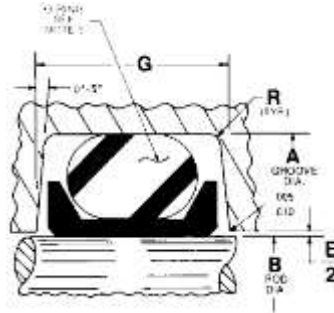

Pressure Seals, Inc.

Phone: (877)-PSI-SEAL Toll Free
Thousands of Seals, O-Rings, and U-Cups
World-Class Service since 1976!

Notes:

1. This part is supplied in molybdenum disulphide filled TFE. For other material callouts, refer to Technical Data section.
2. Dash numbers correspond to AS568.
3. O-ring size is same as seal dash size.
4. Rod diameters are in accordance with standard industrial practice.
5. This part also supplied with Minigrooves[®]; add "M" after basic part no. for Minigroove configuration.
6. Sidewall notches optional.

CODE IDENT. 07128 **TF 732**

ROD SEAL INSTALLATION
STANDARD ROD
SPECIAL GLAND
NO BACK UP GLAND
INDUSTRIAL SERVICE

Ordering Instructions:

Example: TF 732 M-214N

Basic P/N

For Minigroove only

Size Dash No.

For optional notches only

Dash No.	G	R	E
	Groove Width +.010 -.000	Groove Radius	Diametral Clearance Max.
006-044	0.094	.005-.015	0.004
110-163	0.141	.005-.015	0.005
210-281	0.188	.010-.020	0.006
325-349	0.281	.020-.030	0.007
425-460	0.375	.020-.030	0.008