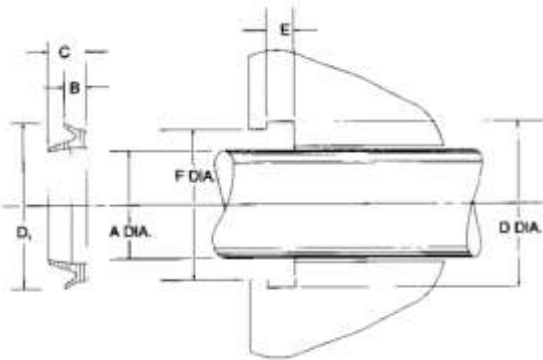

NW Type Nylon Wipers

NW wipers are made from a moly-filled nylon material and are more properly referred to as scrapers. The tough material is great for removing slag and other harmful contaminants from the rod.

Part Number	Wiper Dimensions (In.)				Groove Dimensions (In.)		
	Rod Diameter A +.000 -.001	Outside Dia. D₁	Base Height B	Max. Length C	D +.002 -.000	E +.005 -.000	F +.002 -.000
NW-0500	0.500	7/8	5/32	1/4	0.875	0.172	0.812
NW-0750	0.750	1 1/4	7/32	11/32	1.250	0.234	1.188
NW-0875	0.875	1 3/8	7/32	11/32	1.375	0.234	1.312
NW-1000	1.000	1 1/2	7/32	11/32	1.500	0.234	1.438
NW-1125	1.125	1 5/8	7/32	11/32	1.625	0.234	1.563
NW-1250	1.250	1 3/4	7/32	11/32	1.750	0.234	1.688
NW-1500	1.500	2	7/32	11/32	2.000	0.234	1.938
NW-1750	1.750	2 1/4	7/32	11/32	2.250	0.234	2.188
NW-2000	2.000	2 1/2	7/32	11/32	2.500	0.234	2.438
NW-2500	2.500	3	7/32	11/32	3.000	0.234	2.938
NW-2750	2.750	3 1/4	7/32	11/32	3.250	0.234	3.188
NW-3000	3.000	3 1/2	7/32	11/32	3.500	0.234	3.438

Pressure Seals Inc. 81 Commerce Way, South Windsor, CT 06074

Phone: (877)-PSI-SEAL Toll Free, In CT: (860) 282-9100, Fax: (860) 282-9001