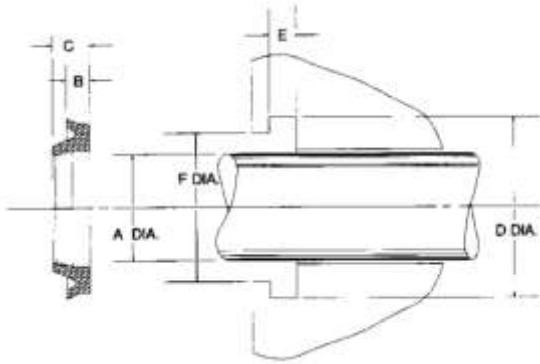

Pressure Seals, Inc.

Phone: (877)-PSI-SEAL Toll Free
 Thousands of Seals, O-Rings, and U-Cups
 World-Class Service since 1976!

A37 Type Metric Urethane Wipers

A37 style wipers are made from 90 durometer urethane and are commonly found in Japanese hydraulics. The outer lip keeps contaminants from entering the system from the outside of the wiper groove.

Part Number								
Prefix	Rod Diameter A (mm)		O.D./ Bore D (mm) H10		Base Height B (mm)		Total Height C (mm)	Groove Height E (mm) +.3/-0
A37 -	45	X	55	X	6	X	8	7
A37 -	50	X	60	X	6	X	8	7
A37 -	50	X	63	X	6	X	8	7
A37 -	55	X	65	X	6	X	8	7
A37 -	55	X	68	X	6	X	8	7
A37 -	55	X	68	X	7	X	9.5	8
A37 -	60	X	73	X	7	X	9.5	8
A37 -	65	X	78	X	7	X	9.5	8
A37 -	70	X	83	X	7	X	9.5	8
A37 -	80	X	93	X	7	X	9.5	8
A37 -	85	X	98	X	7	X	9.5	8
A37 -	90	X	103	X	7	X	9.5	8
A37 -	95	X	108	X	7	X	9.5	8
A37 -	100	X	113	X	7	X	9.5	8
A37 -	140	X	155	X	7	X	9.5	8

Part Number	Wiper Dimensions (In.)				Groove Dimensions (In.)		
	Rod Diameter A +.000 -.001	Outside Dia. D ₁	Base Height B	Max. Length C	D +.002 -.000	E +.005 -.000	F +.002 -.000
NW-0500	0.500	7/8	5/32	1/4	0.875	0.172	0.812
NW-0750	0.750	1 1/4	7/32	11/32	1.250	0.234	1.188
NW-0875	0.875	1 3/8	7/32	11/32	1.375	0.234	1.312
NW-1000	1.000	1 1/2	7/32	11/32	1.500	0.234	1.438
NW-1125	1.125	1 5/8	7/32	11/32	1.625	0.234	1.563
NW-1250	1.250	1 3/4	7/32	11/32	1.750	0.234	1.688
NW-1500	1.500	2	7/32	11/32	2.000	0.234	1.938
NW-1750	1.750	2 1/4	7/32	11/32	2.250	0.234	2.188
NW-2000	2.000	2 1/2	7/32	11/32	2.500	0.234	2.438
NW-2500	2.500	3	7/32	11/32	3.000	0.234	2.938
NW-2750	2.750	3 1/4	7/32	11/32	3.250	0.234	3.188
NW-3000	3.000	3 1/2	7/32	11/32	3.500	0.234	3.438