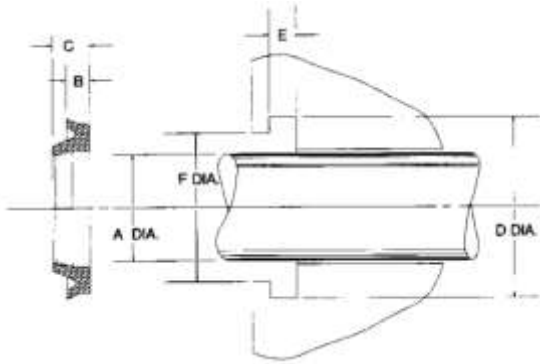

Pressure Seals, Inc.

Phone: (877)-PSI-SEAL Toll Free
 Thousands of Seals, O-Rings, and U-Cups
 World-Class Service since 1976!

A37 Type Metric Urethane Wipers

A37 style wipers are made from 90 durometer urethane and are commonly found in Japanese hydraulics. The outer lip keeps contaminants from entering the system from the outside of the wiper groove.

| Part Number | | | | | | | | |
|-------------|---------------------|---|-----------------------|---|--------------------|---|---------------------|-----------------------------|
| Prefix | Rod Diameter A (mm) | | O.D./ Bore D (mm) H10 | | Base Height B (mm) | | Total Height C (mm) | Groove Height E (mm) +.3/-0 |
| A37 - | 45 | X | 55 | X | 6 | X | 8 | 7 |
| A37 - | 50 | X | 60 | X | 6 | X | 8 | 7 |
| A37 - | 50 | X | 63 | X | 6 | X | 8 | 7 |
| A37 - | 55 | X | 65 | X | 6 | X | 8 | 7 |
| A37 - | 55 | X | 68 | X | 6 | X | 8 | 7 |
| A37 - | 55 | X | 68 | X | 7 | X | 9.5 | 8 |
| A37 - | 60 | X | 73 | X | 7 | X | 9.5 | 8 |
| A37 - | 65 | X | 78 | X | 7 | X | 9.5 | 8 |
| A37 - | 70 | X | 83 | X | 7 | X | 9.5 | 8 |
| A37 - | 80 | X | 93 | X | 7 | X | 9.5 | 8 |
| A37 - | 85 | X | 98 | X | 7 | X | 9.5 | 8 |
| A37 - | 90 | X | 103 | X | 7 | X | 9.5 | 8 |
| A37 - | 95 | X | 108 | X | 7 | X | 9.5 | 8 |
| A37 - | 100 | X | 113 | X | 7 | X | 9.5 | 8 |
| A37 - | 140 | X | 155 | X | 7 | X | 9.5 | 8 |